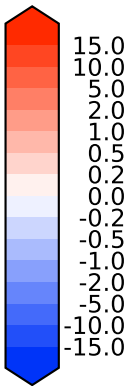

Model - Observations

Max 10.35
Mean 0.79
Min -7.78

RMSE 2.10
CORR 0.99