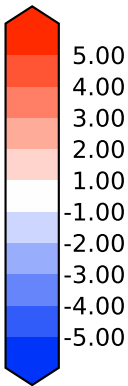

Model - Observations

Max 5.55
Mean 1.28
Min -3.31

RMSE 2.03
CORR 0.94