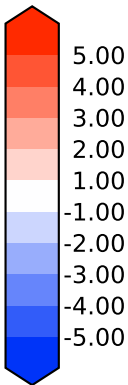

Model - Observations

Max 3.58
Mean 1.04
Min -1.08

RMSE 1.19
CORR 0.99