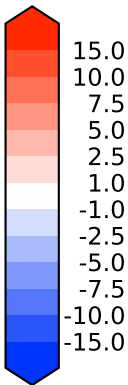

Model - Observations

Max 255.23
Mean 2.38
Min -6.13

RMSE 15.36
CORR 0.48