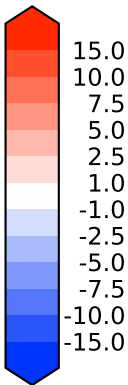

# Model - Observations

Max 261.19  
Mean 2.54  
Min -1.35

RMSE 16.36  
CORR 0.33