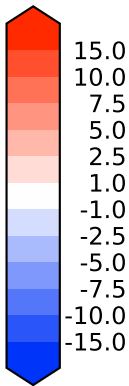

Model - Observations

Max 255.67
Mean 2.13
Min -6.48

RMSE 14.70
CORR 0.48