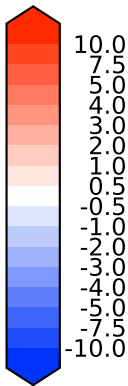

Model - Observations

Max	8.64
Mean	6.39
Min	2.05

RMSE	6.48
CORR	0.96