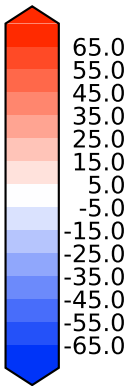

Model - Observations

Max 23.58
Mean -1.57
Min -37.31

RMSE 5.59
CORR 0.96