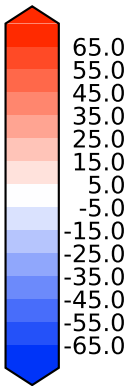

Model - Observations

Max 34.17
Mean -2.01
Min -37.44

RMSE 7.10
CORR 0.95