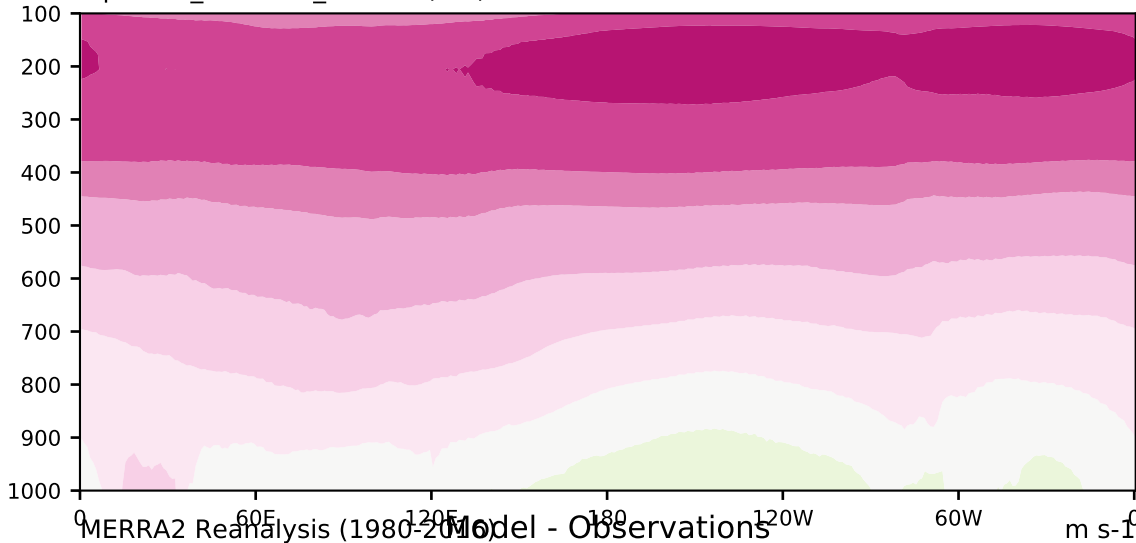

alpha3.0\_min10nc\_c1=2.0 (2-6)

m/s

Max 17.91  
Mean 6.37  
Min -2.72

20.0  
15.0  
10.0  
8.0  
5.0  
3.0  
1.0  
-1.0  
-3.0  
-5.0  
-8.0  
-10.0  
-15.0  
-20.0