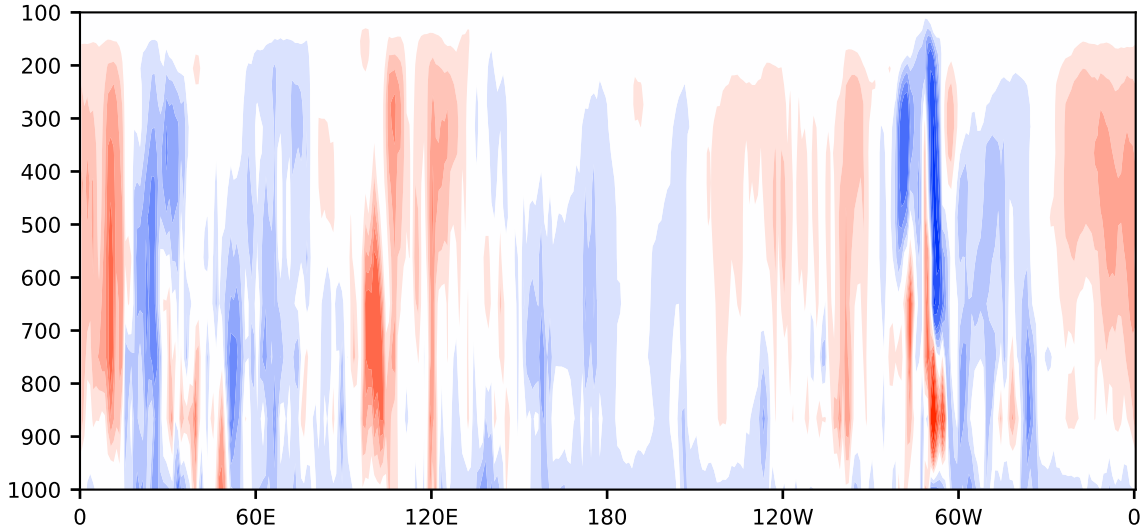

Model - Observations

Max 34.54
Mean -0.33
Min -22.18

RMSE 3.34
CORR 0.80