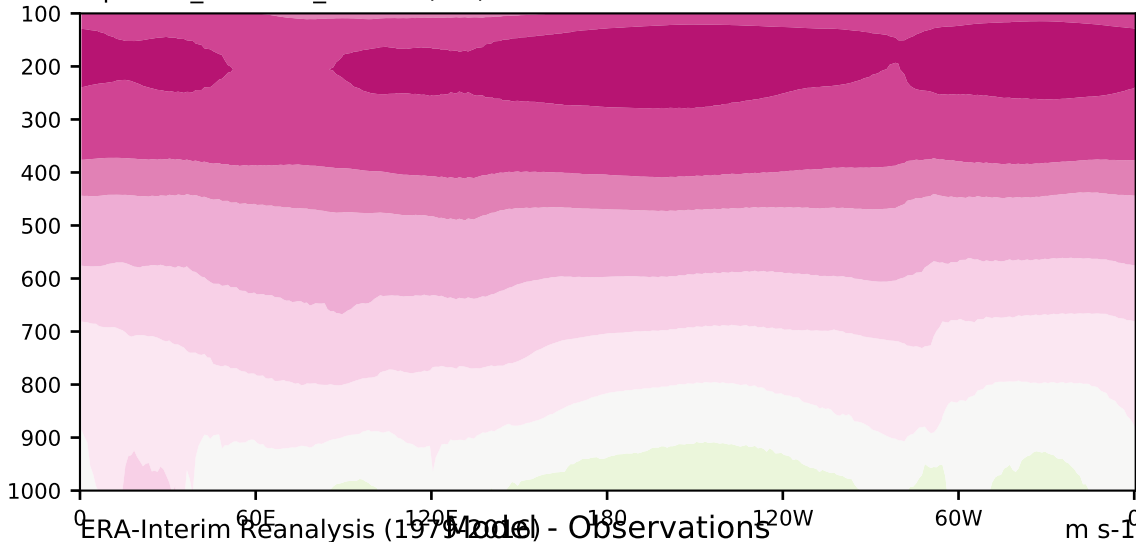

alpha3.0\_min10nc\_c1=2.0 (2-6)

m/s

Max 18.17  
Mean 6.49  
Min -2.61

20.0  
15.0  
10.0  
8.0  
5.0  
3.0  
1.0  
-1.0  
-3.0  
-5.0  
-8.0  
-10.0  
-15.0  
-20.0