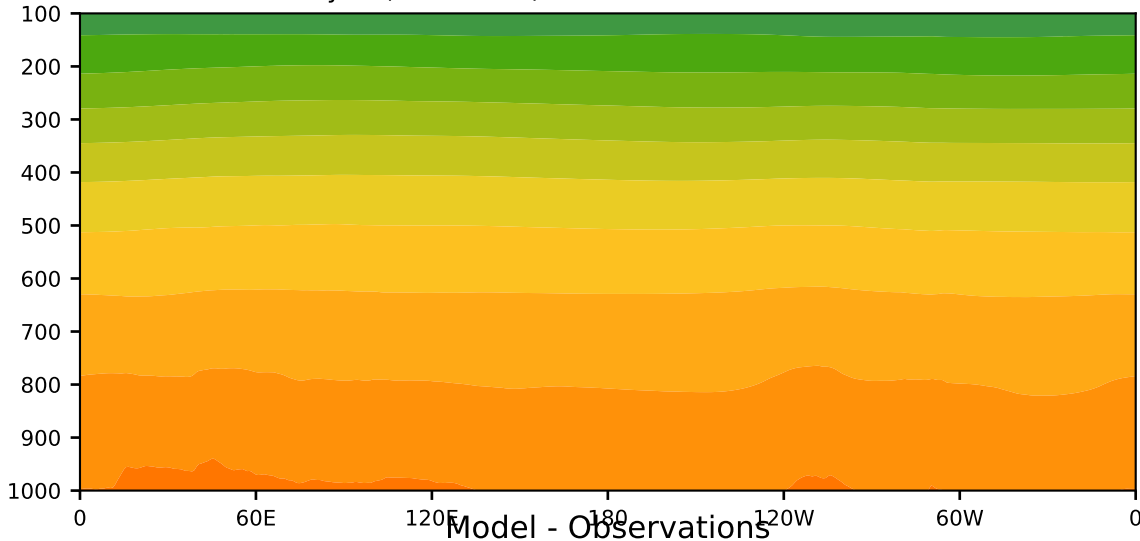

ERA-Interim Reanalysis (1979-2016)

K

Max 293.48
Mean 259.27
Min 203.53

300.0
295.0
290.0
280.0
270.0
260.0
250.0
240.0
230.0
220.0
210.0
200.0
190.0
185.0
180.0