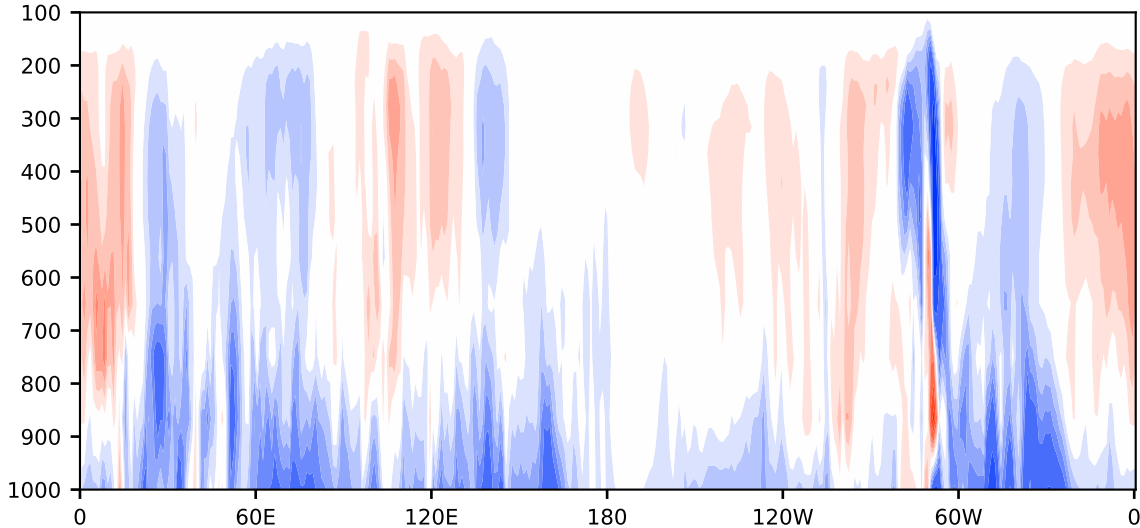

# Model - Observations

Max 22.23  
Mean -1.23  
Min -27.12

RMSE 3.53  
CORR 0.77