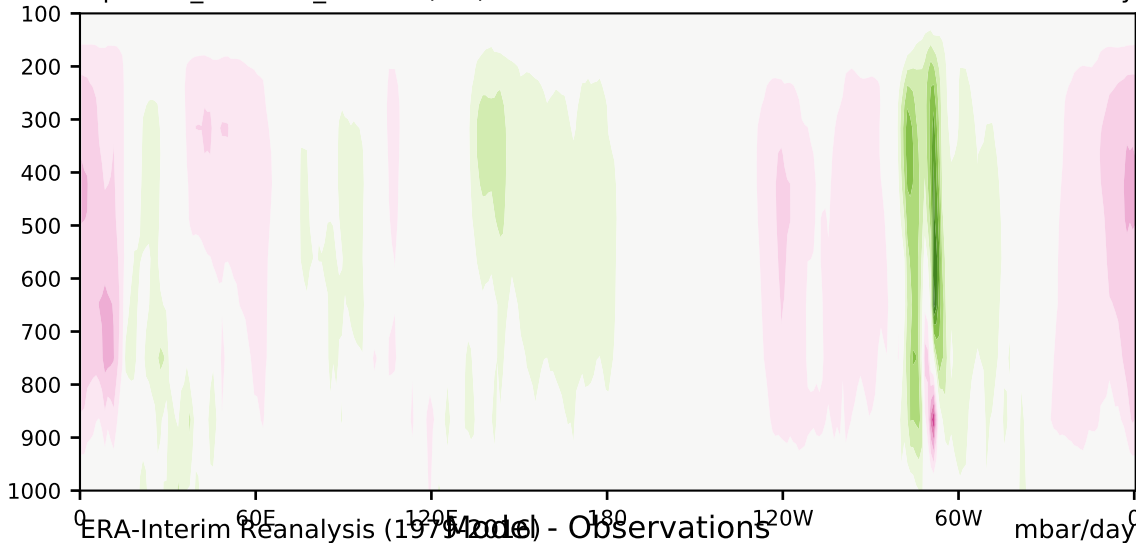

alpha3.0\_min10nc\_c1=2.0 (2-6)

mbar/day

Max 29.31  
Mean -0.23  
Min -37.63

35.0  
30.0  
25.0  
20.0  
15.0  
10.0  
5.0  
-5.0  
-10.0  
-15.0  
-20.0  
-25.0  
-30.0  
-35.0