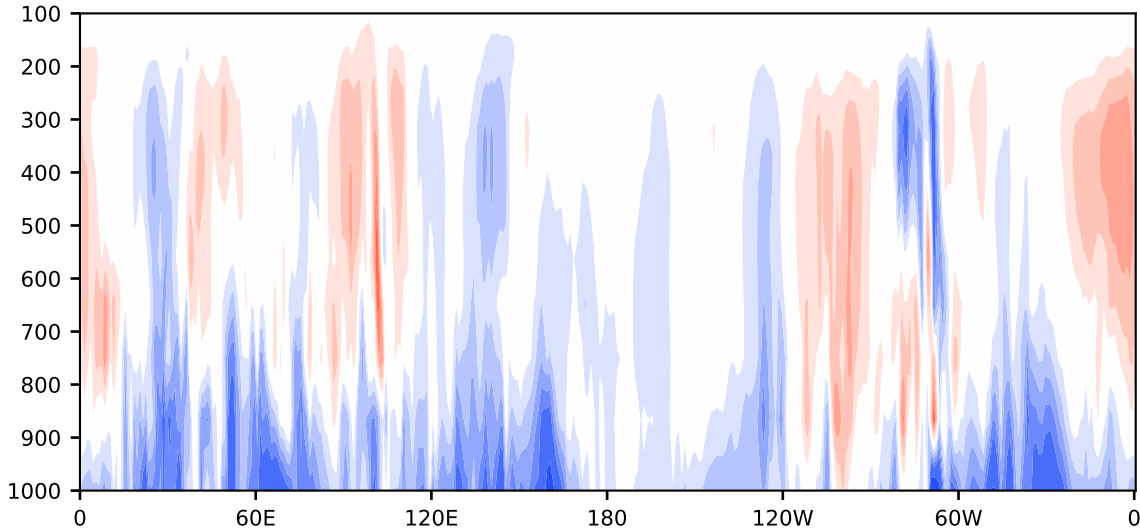

# Model - Observations

Max 13.68  
Mean -1.35  
Min -21.55

RMSE 3.23  
CORR 0.73