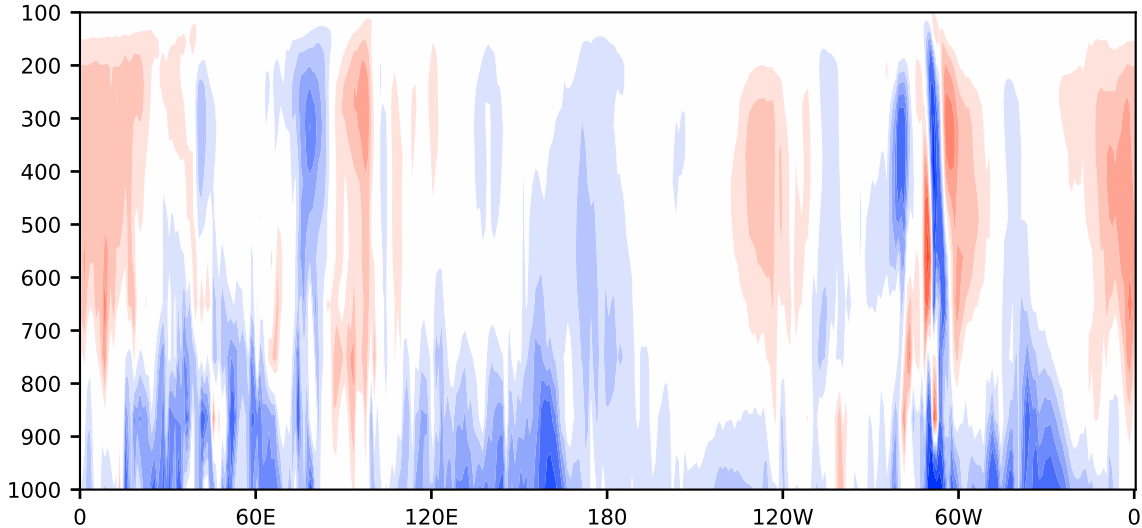

# Model - Observations

Max 18.24  
Mean -1.18  
Min -34.18

RMSE 3.45  
CORR 0.87