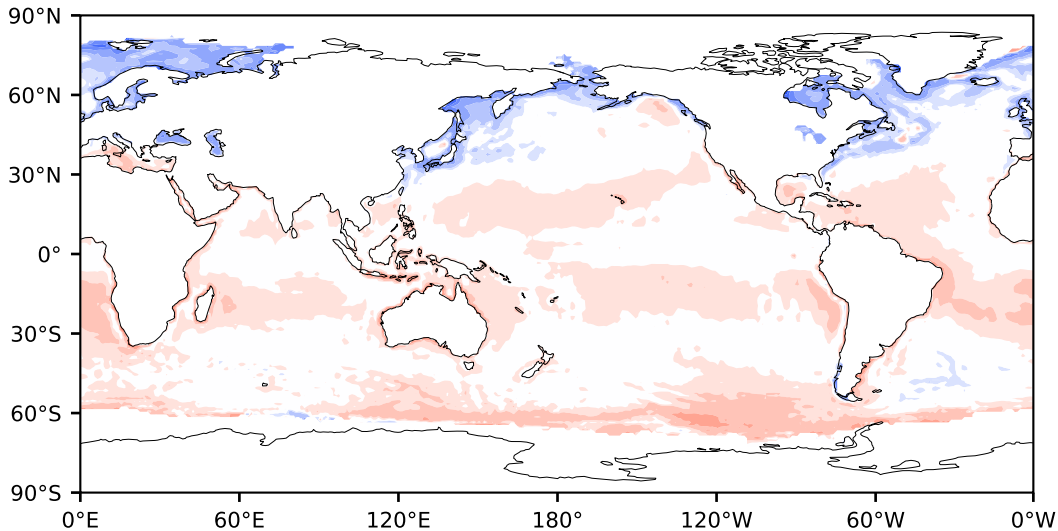

Model - Observations

Max 103.46
Mean 3.40
Min -149.27

RMSE 10.10
CORR 0.60