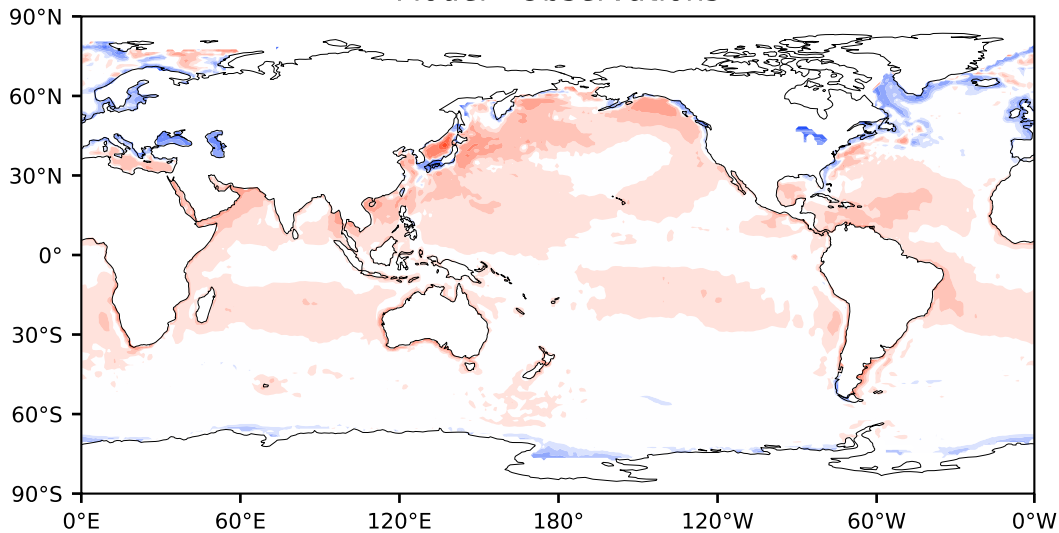

# Model - Observations

Max 148.16  
Mean 4.13  
Min -105.75

RMSE 10.51  
CORR 0.87