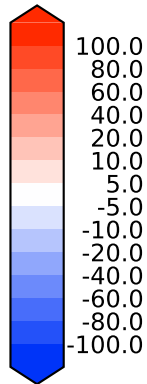

# Model - Observations

Max 148.16  
Mean 4.13  
Min -105.75

RMSE 10.51  
CORR 0.87