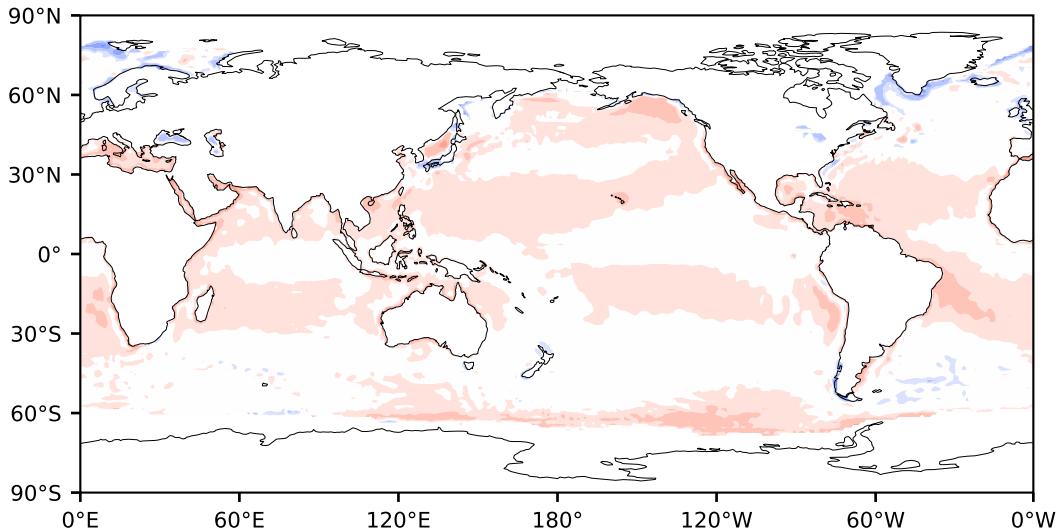

Model - Observations

Max 80.18
Mean 4.72
Min -83.09

RMSE 7.64
CORR 0.75