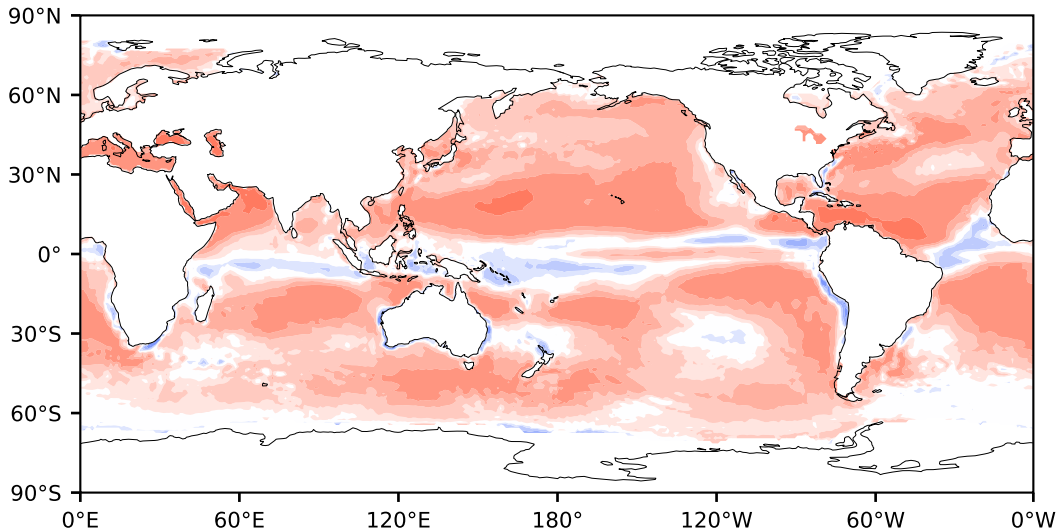

Model - Observations

Max 135.80
Mean 19.11
Min -140.26

RMSE 26.06
CORR 0.93