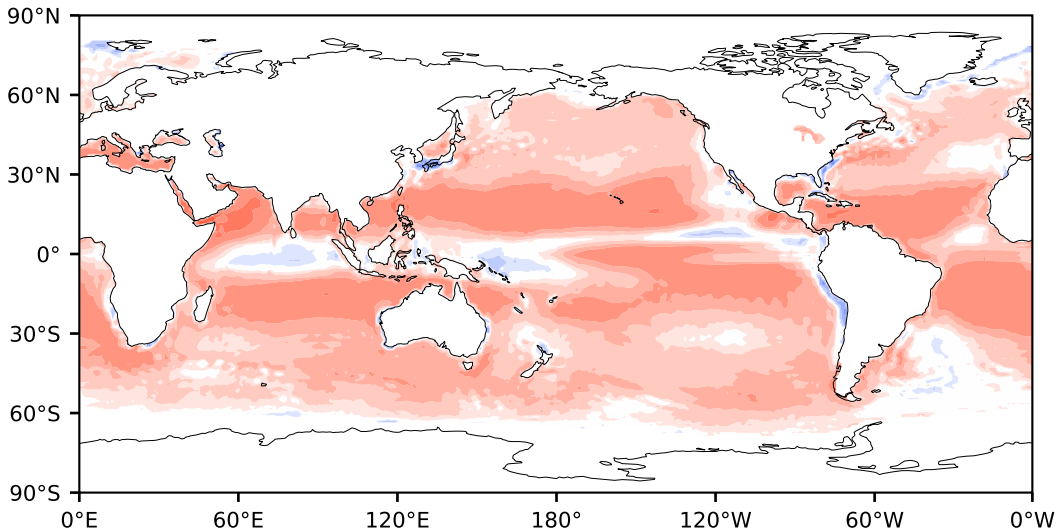

# Model - Observations

Max 135.42  
Mean 19.49  
Min -127.53

RMSE 25.39  
CORR 0.95