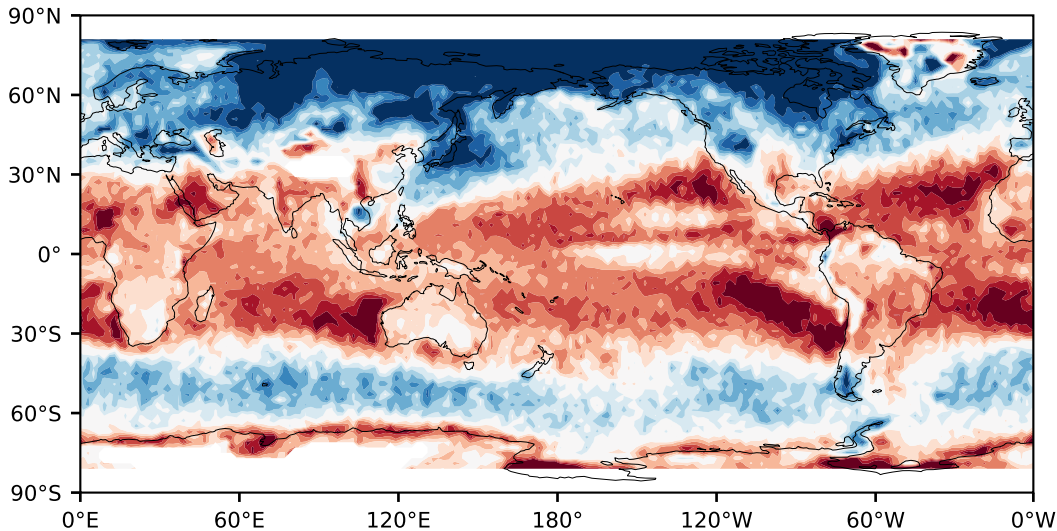

Model - Observations

Max 60.34
Mean -4.29
Min -69.23

RMSE 18.53
CORR 0.74