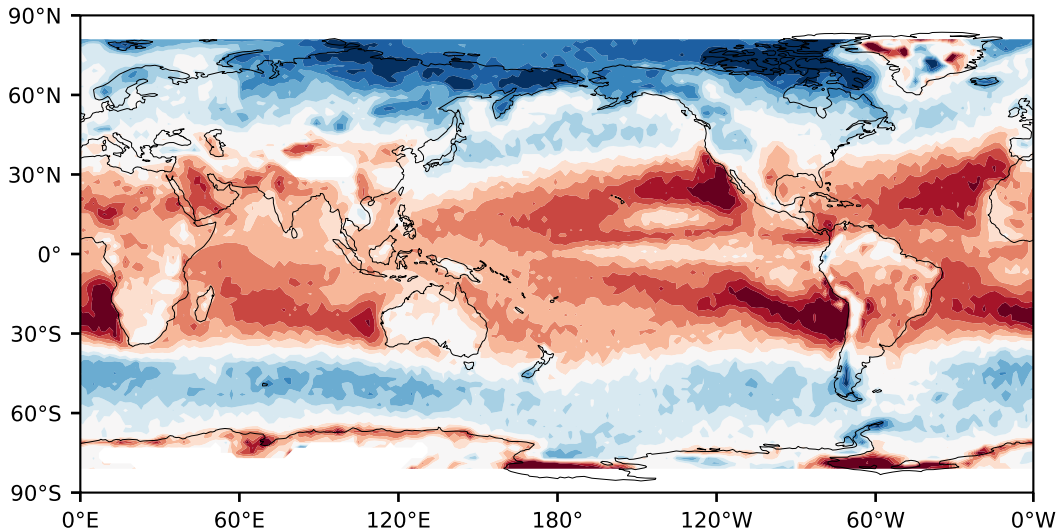

Model - Observations

Max 45.17
Mean -6.06
Min -67.16

RMSE 15.23
CORR 0.84