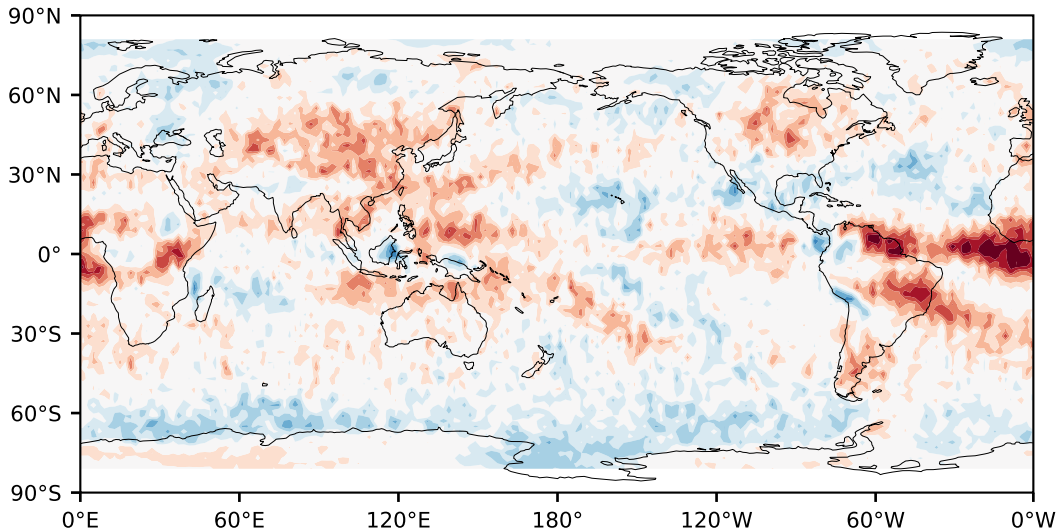

# Model - Observations

Max 24.14  
Mean -2.29  
Min -42.67

RMSE 8.47  
CORR 0.83