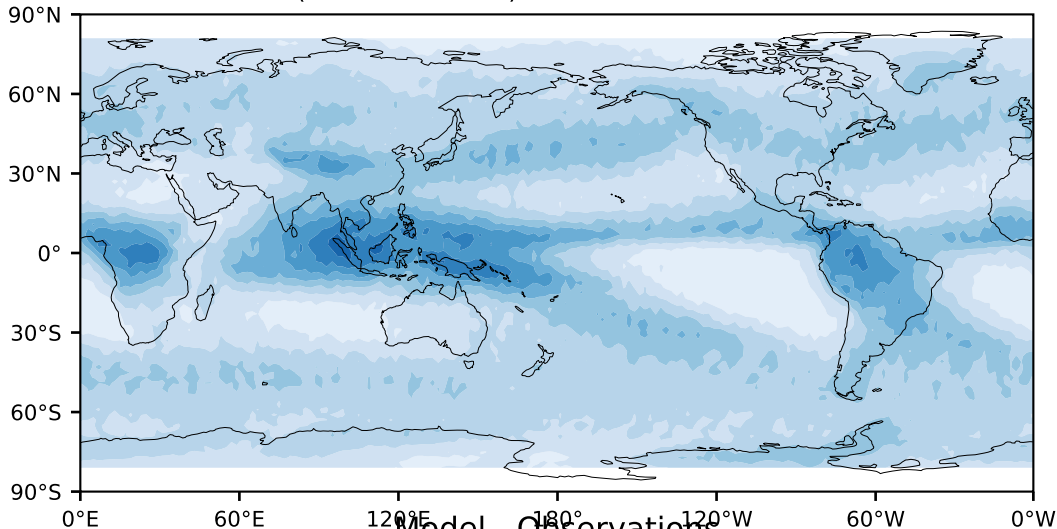

CALIPSO-GOCCP (200701-201001)

%

Max 82.25  
Mean 32.04  
Min 4.98

Model - Observations

95.0  
85.0  
75.0  
65.0  
55.0  
45.0  
35.0  
25.0  
15.0  
5.0