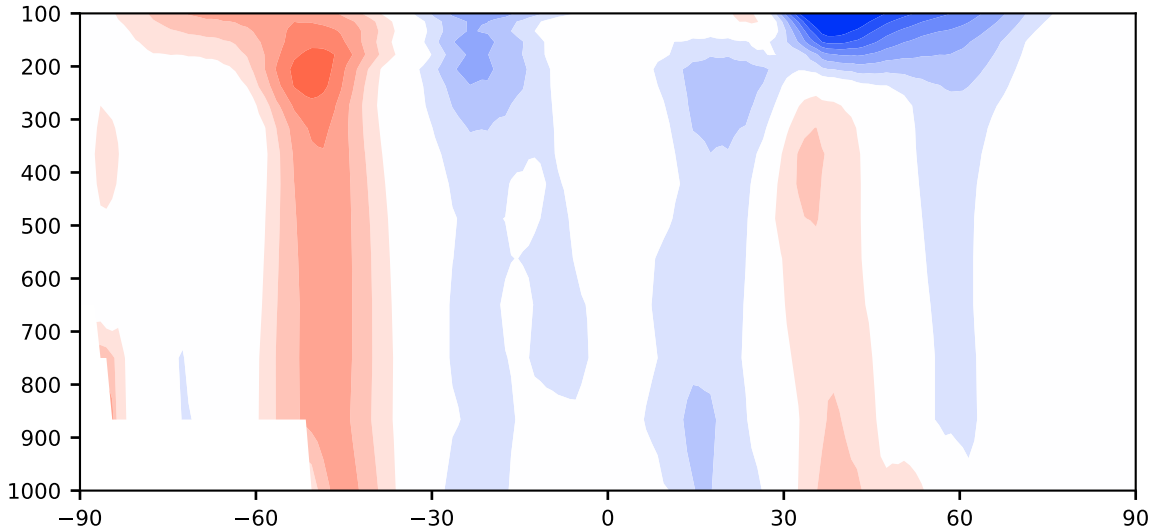

Model - Observations

Max 5.67
Mean -0.02
Min -9.89

RMSE 2.14
CORR 0.98