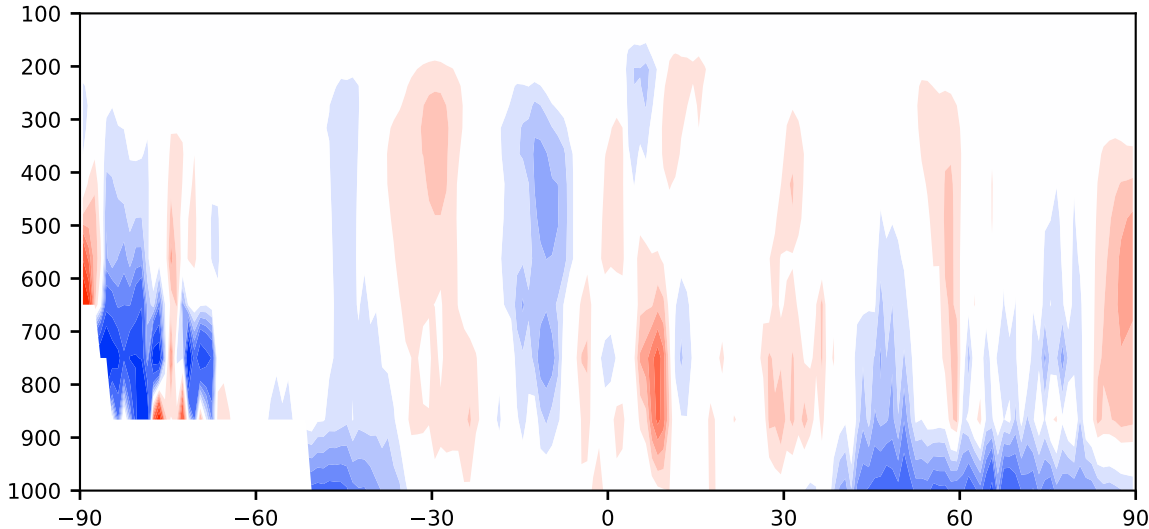

Model - Observations

Max 28.76
Mean -0.53
Min -37.53