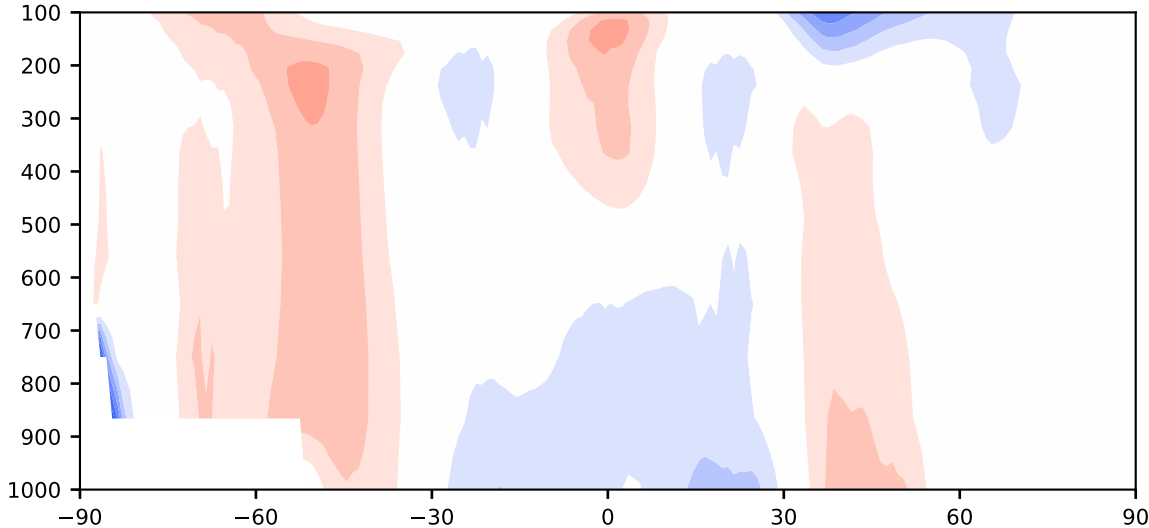

Model - Observations

Max 3.43
Mean 0.23
Min -7.02

RMSE 1.39
CORR 0.99