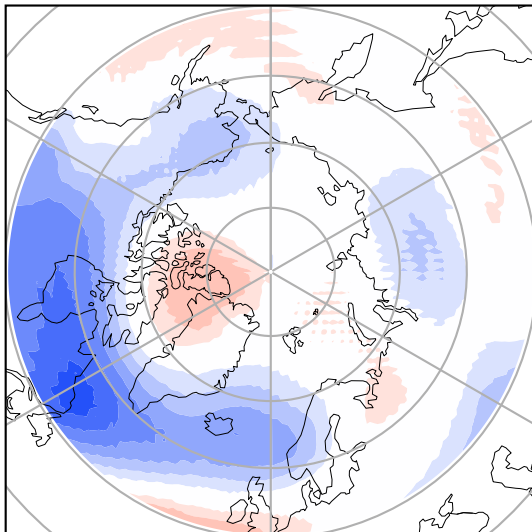

Model - Observations

Max 3.04
Mean -0.87
Min -6.51

RMSE 2.08
CORR 0.91