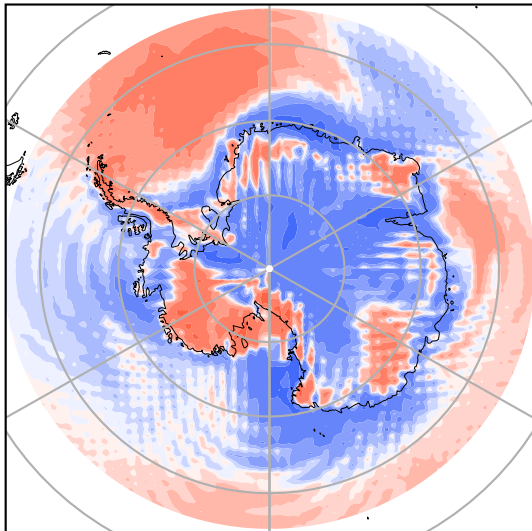

Model - Observations

Max 7.43
Mean -0.28
Min -10.03

RMSE 1.92
CORR 1.00