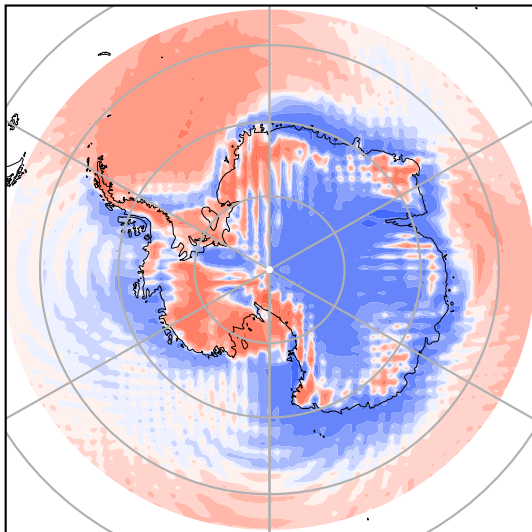

Model - Observations

Max 7.16
Mean -0.19
Min -8.40

RMSE 1.55
CORR 1.00