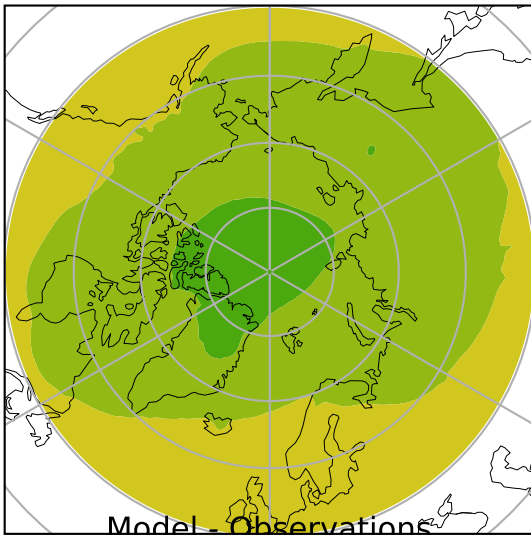

ERA-Interim Reanalysis (1979-2016)

K

Max 278.61
Mean 267.26
Min 255.93