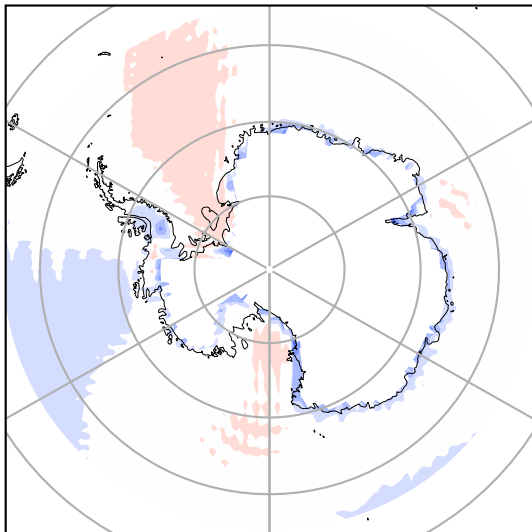

Model - Observations

Max 2.87
Mean -0.16
Min -12.27

RMSE 1.17
CORR 0.97