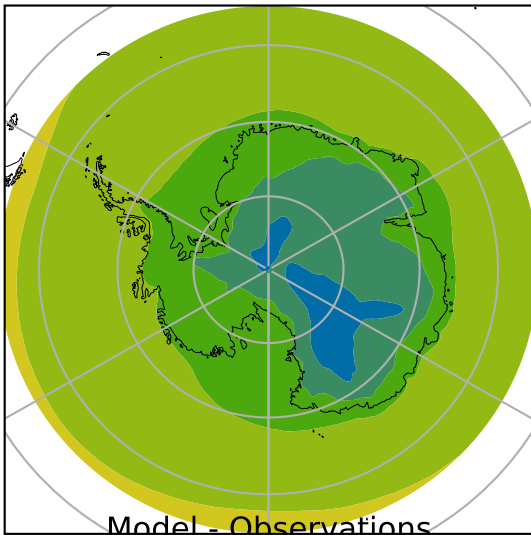

ERA-Interim Reanalysis (1979-2016)

K

Max 272.17
Mean 259.96
Min 235.98