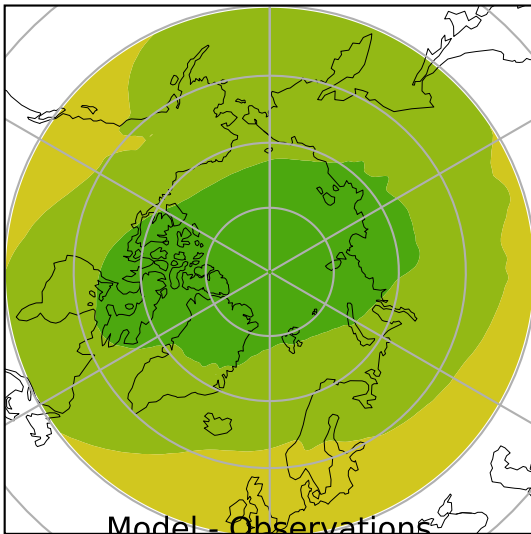

# ERA-Interim Reanalysis (1979-2016)

K

Max 276.55  
Mean 264.89  
Min 253.98