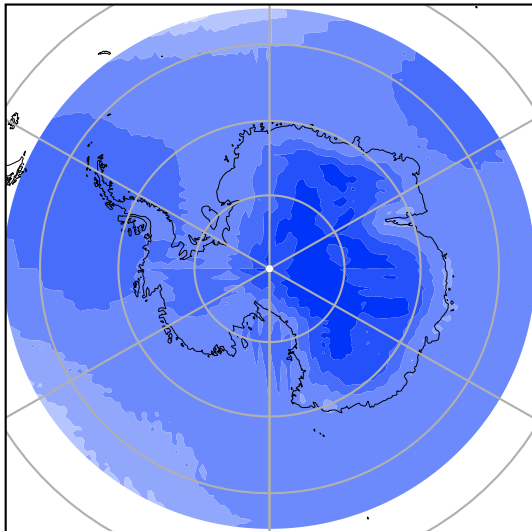

Model - Observations

Max -0.55
Mean -7.47
Min -21.25

RMSE 8.32
CORR 0.91