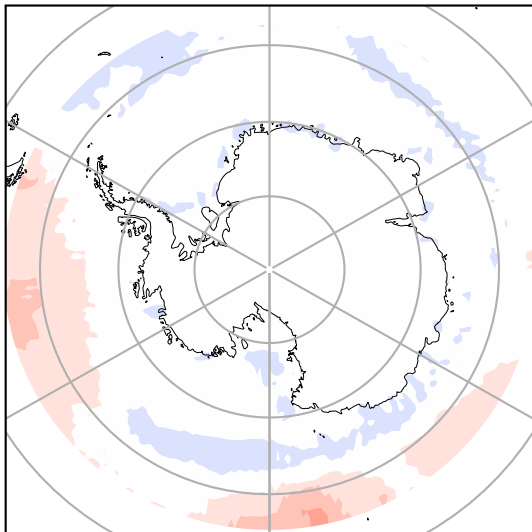

# Model - Observations

Max 28.78  
Mean -0.05  
Min -14.96

RMSE 5.36  
CORR 0.98