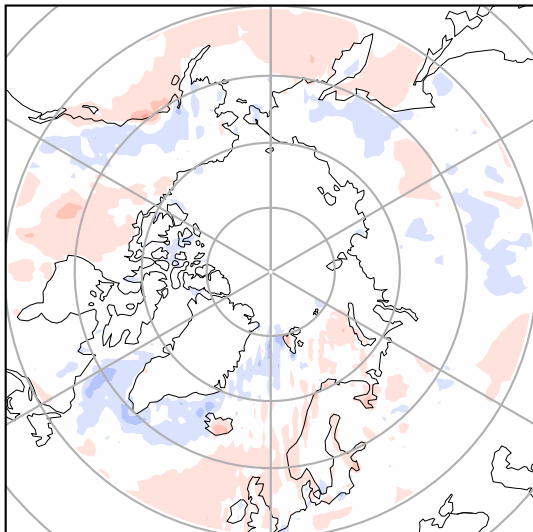

# Model - Observations

Max 32.14  
Mean 0.46  
Min -33.70

RMSE 5.44  
CORR 0.96