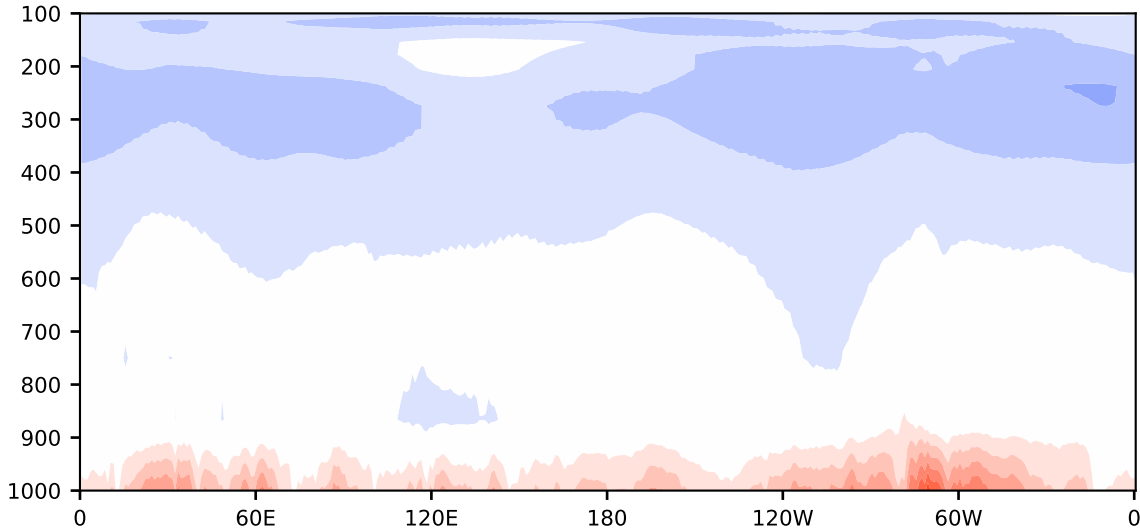

Model - Observations

Max 6.83
Mean -0.69
Min -3.07

RMSE 1.77
CORR 1.00