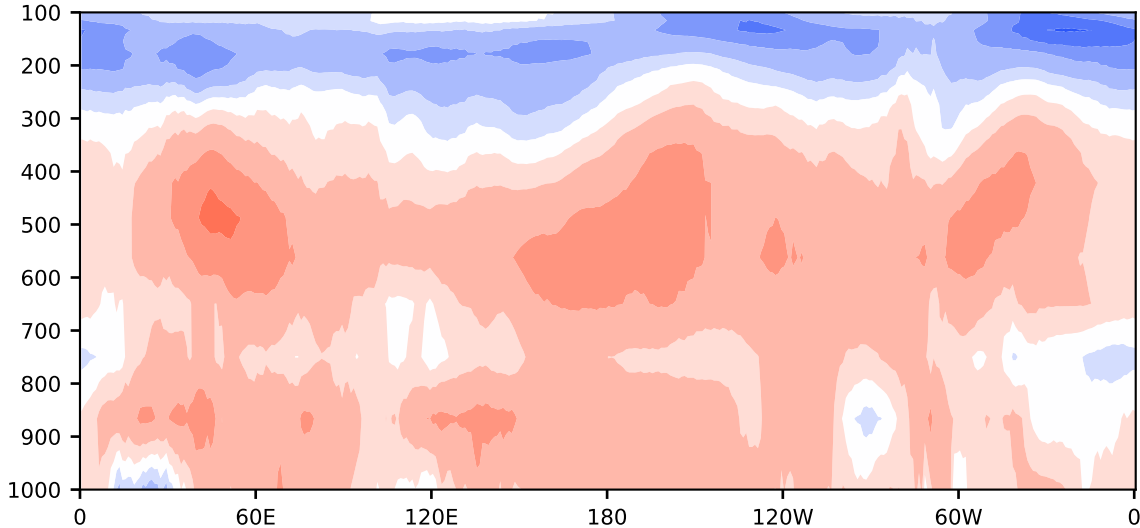

Model - Observations

Max 9.83
Mean 2.03
Min -12.37

RMSE 4.50
CORR 0.95