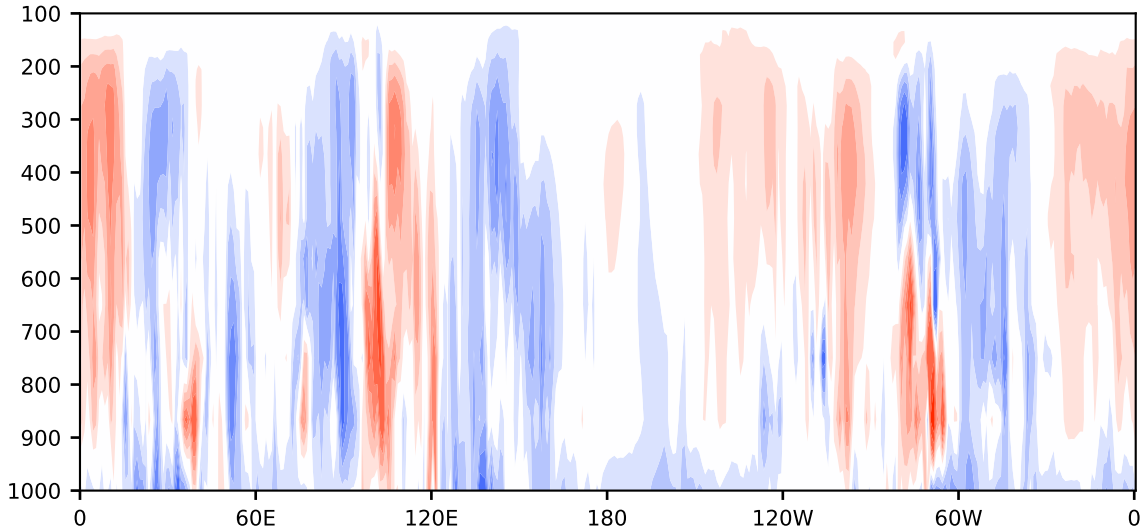

Model - Observations

Max 25.98
Mean -0.39
Min -14.22

RMSE 3.40
CORR 0.87