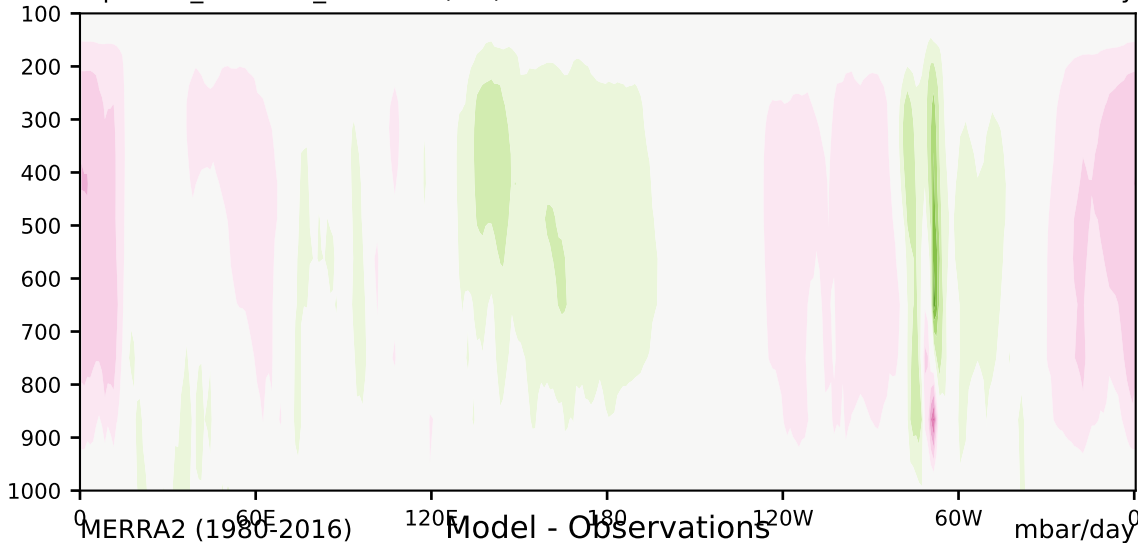

alpha3.0\_min10nc\_c14=2.0 (2-6)

mbar/day

Max 26.28  
Mean -0.26  
Min -28.26

35.0  
30.0  
25.0  
20.0  
15.0  
10.0  
5.0  
-5.0  
-10.0  
-15.0  
-20.0  
-25.0  
-30.0  
-35.0