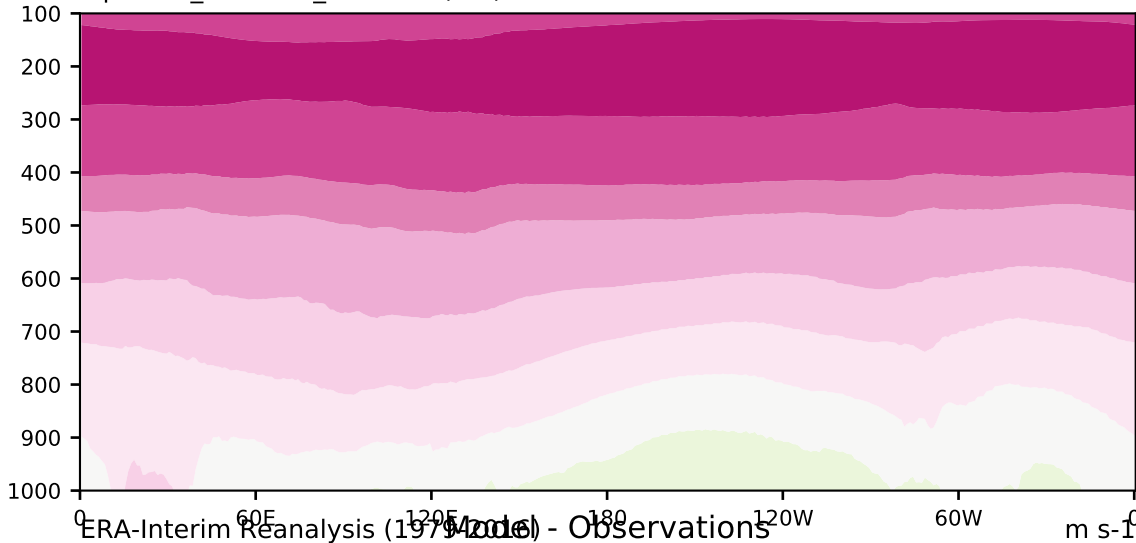

alpha3.0\_min10nc\_c14=2.0 (2-6)

m/s

Max 19.41  
Mean 6.99  
Min -2.79

20.0  
15.0  
10.0  
8.0  
5.0  
3.0  
1.0  
-1.0  
-3.0  
-5.0  
-8.0  
-10.0  
-15.0  
-20.0