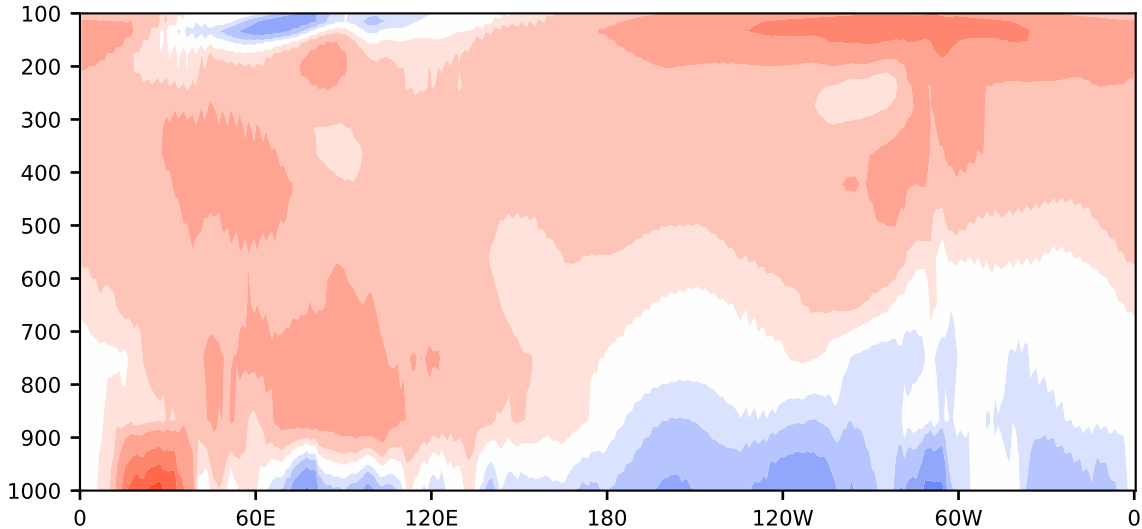

# Model - Observations

Max 4.55  
Mean 0.48  
Min -2.35

RMSE 0.99  
CORR 0.99