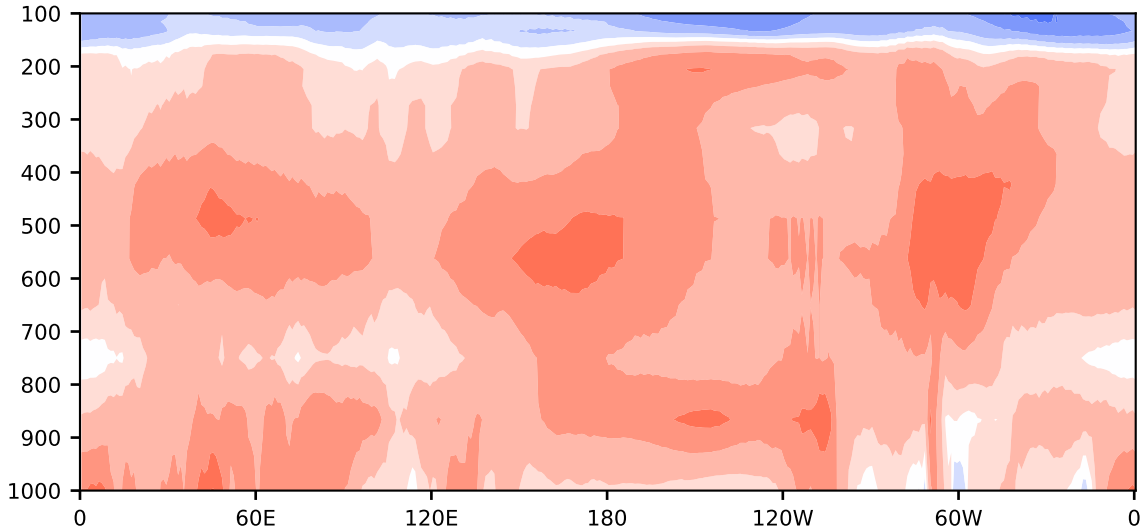

# Model - Observations

Max 12.21  
Mean 4.41  
Min -9.83

RMSE 5.24  
CORR 0.96