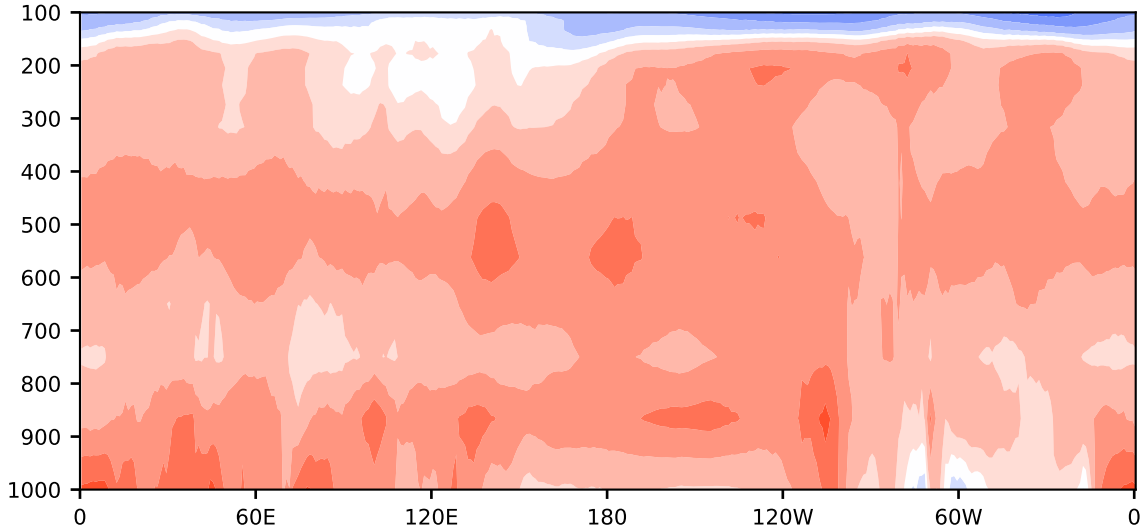

Model - Observations

Max 13.20
Mean 5.20
Min -10.28

RMSE 5.65
CORR 0.97