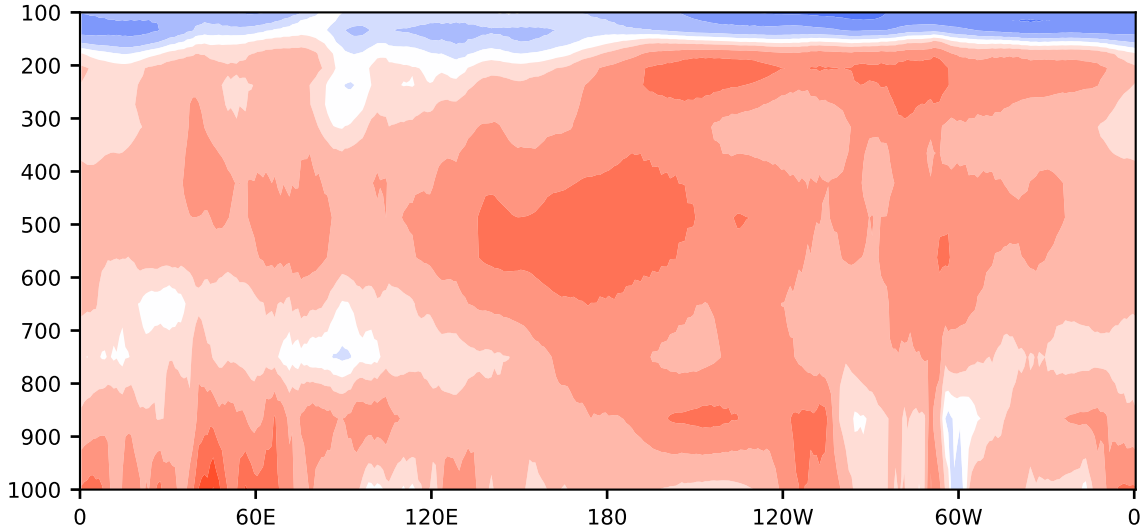

Model - Observations

Max 15.29
Mean 4.64
Min -10.22

RMSE 5.78
CORR 0.95