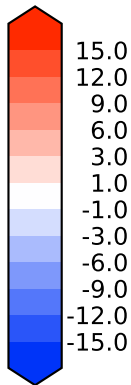

Model - Observations

Max 15.29
Mean 4.64
Min -10.22

RMSE 5.78
CORR 0.95