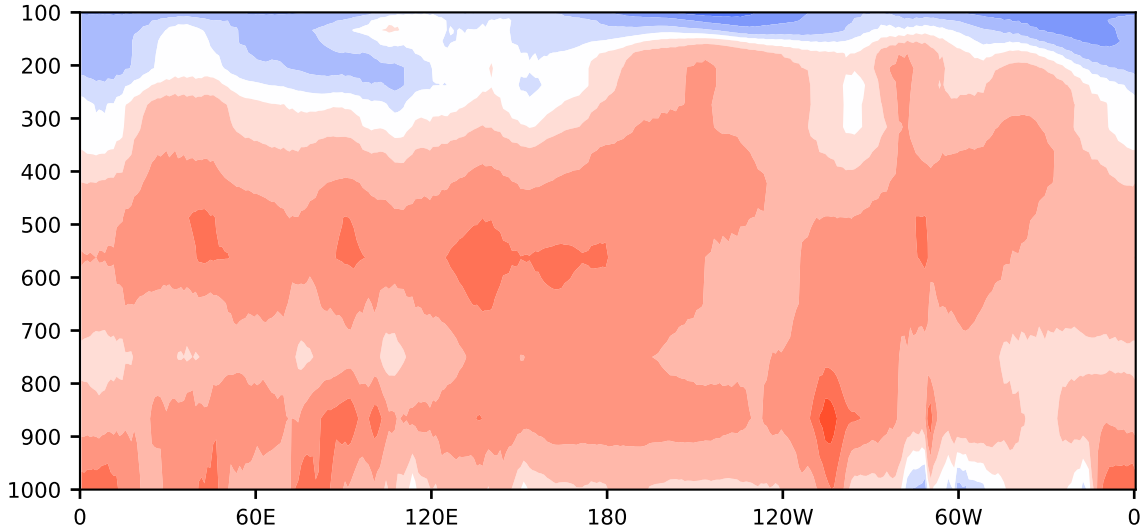

# Model - Observations

Max 13.97  
Mean 4.42  
Min -10.66

RMSE 5.15  
CORR 0.97