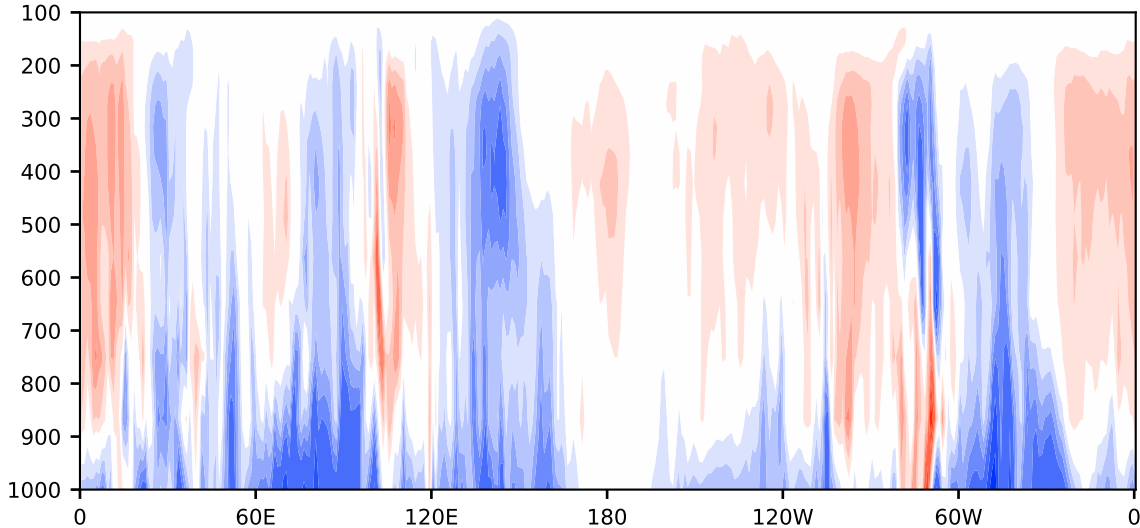

# Model - Observations

Max 26.22  
Mean -1.21  
Min -22.58

RMSE 3.85  
CORR 0.83